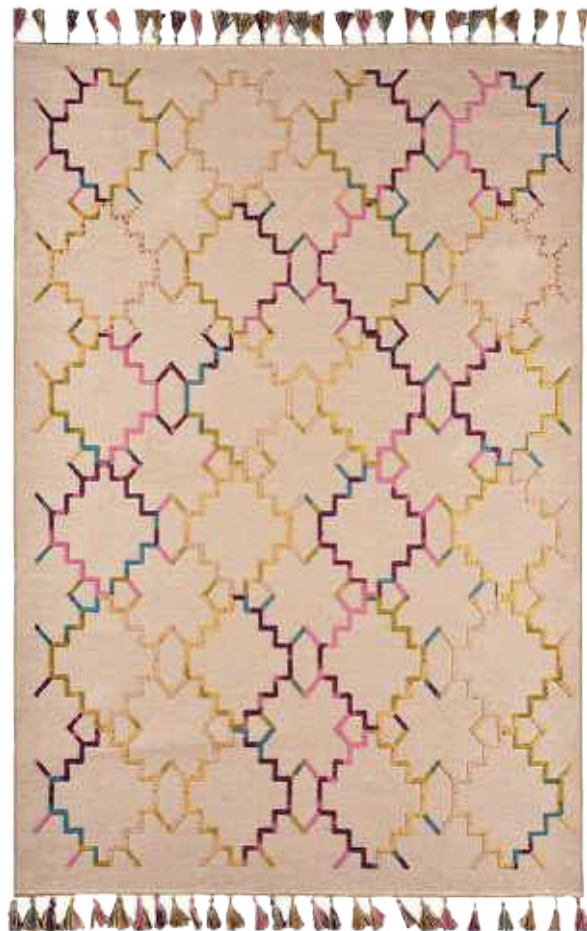

JUTE 5000 MULTY