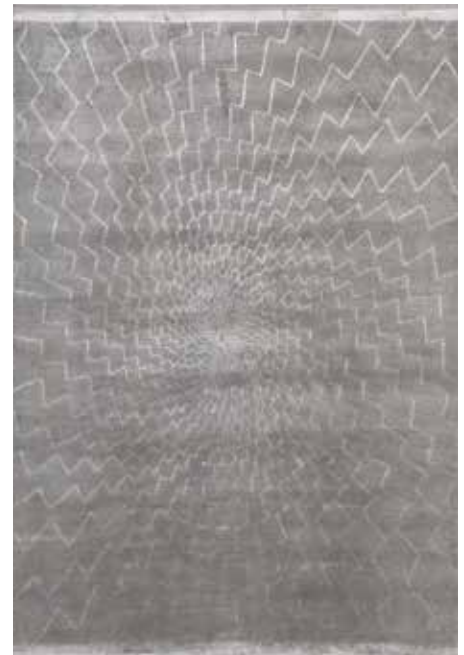

EMBOS HYPNOTIZE GREY