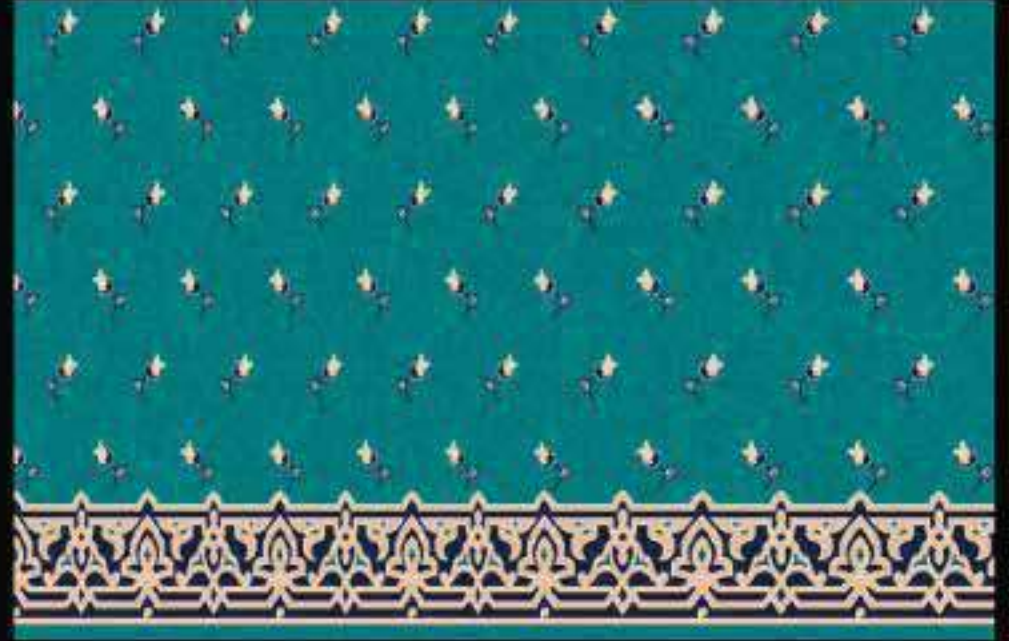

8357A TURQUOISE GREEN